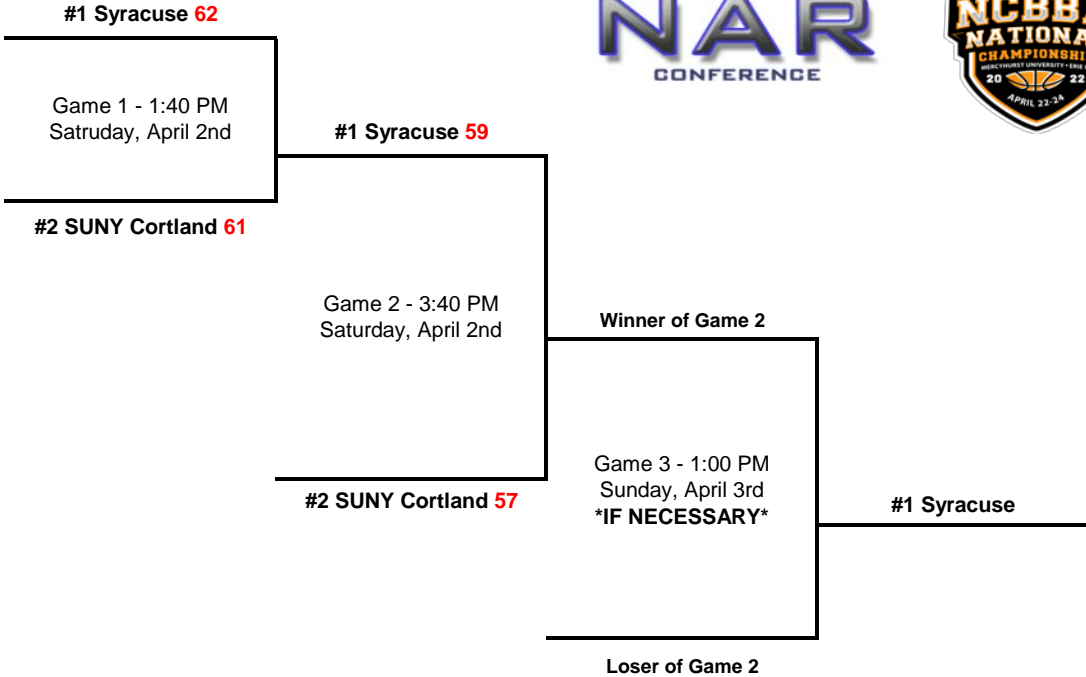

# 2022 Great Lakes Regional Tournament Bracket

# 2022 Mid Atlantic Regional Tournament Bracket

## Nittany Valley Sports Centre: State College, PA

#1 Penn State 68

Game 1 - 11:00 PM  
Saturday, April 2nd

#1 Penn State 60

#2 Montclair State 52

Game 2 - 1:00 PM  
Saturday, April 2nd

Winner of Game 2

#2 Montclair State 54

# 2022 North Atlantic Regional Tournament Bracket Syracuse University Barnes Center at The Arch