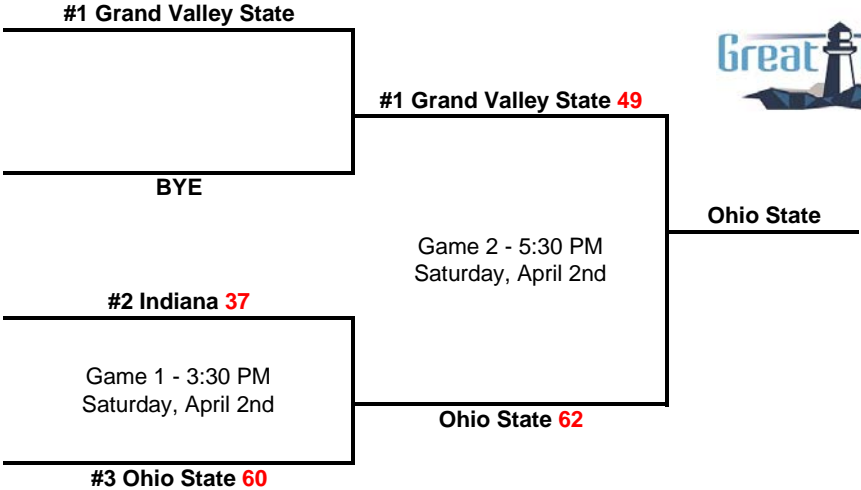

# 2022 Great Lakes Regional Tournament Bracket

## Grand Valley State Recreation Center

# 2022 New England Regional Tournament Bracket

Margot Connell Recreation Center: Boston, MA

## 2022 South Atlantic Regional Tournament Bracket Kennesaw State Student Recreation and Activities Center