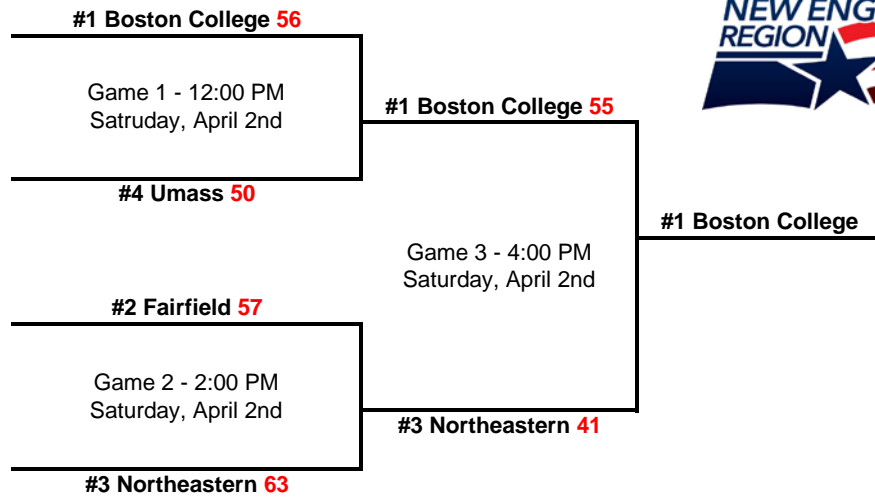

# 2022 Great Lakes Regional Tournament Bracket

## Grand Valley State Recreation Center

# 2022 New England Regional Tournament Bracket

Margot Connell Recreation Center: Boston, MA

## 2022 South Atlantic Regional Tournament Bracket Kennesaw State Student Recreation and Activities Center