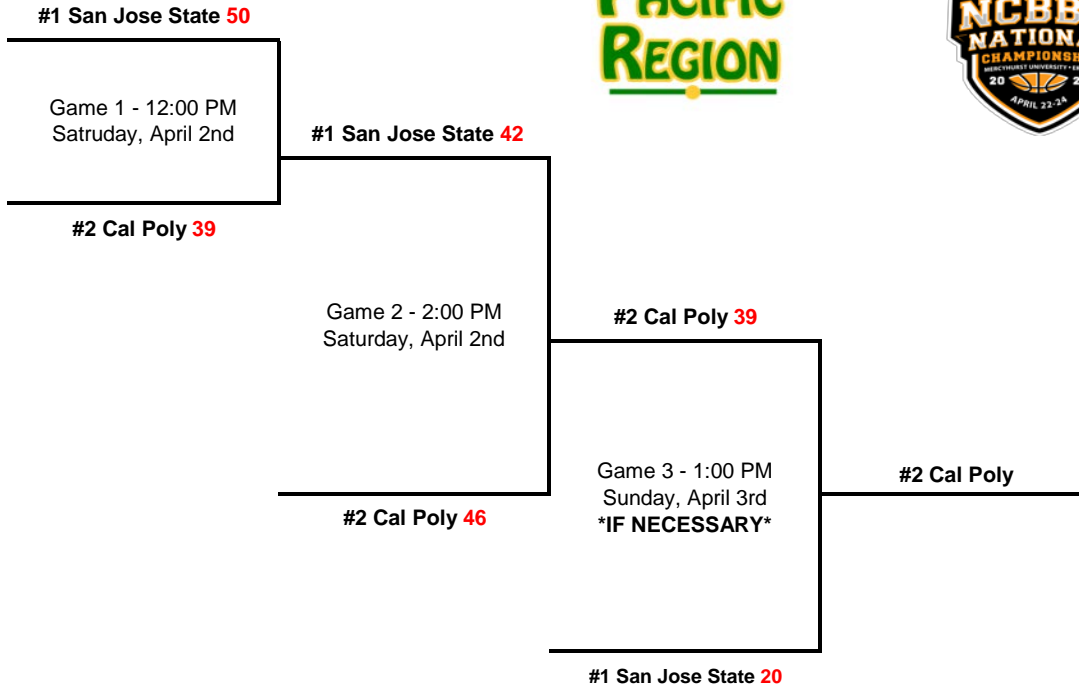

2022 Pacific Regional Tournament Bracket

San Jose State University Spartan Recreation Center