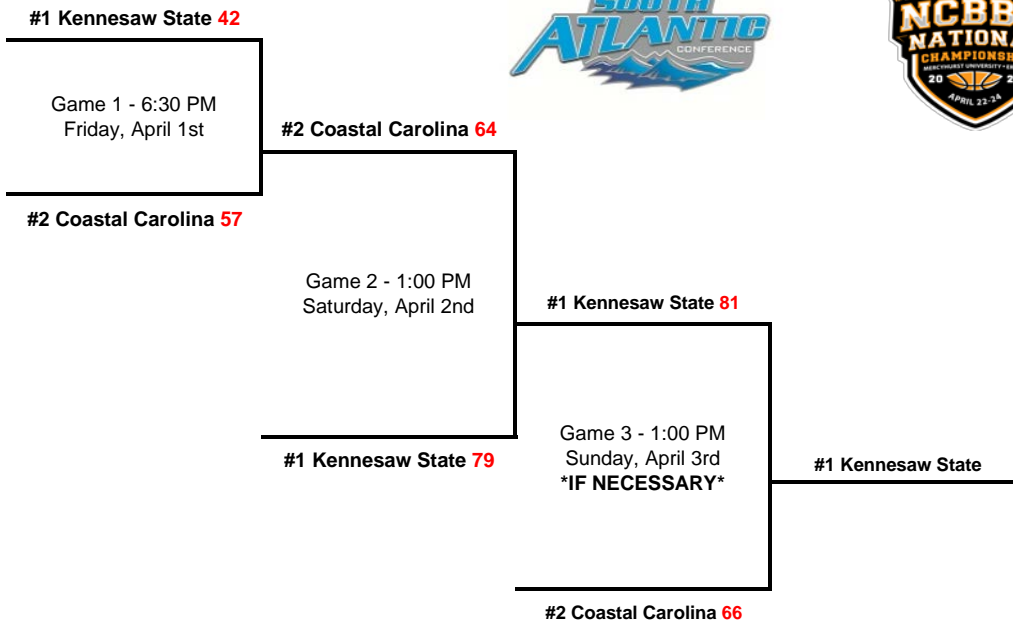

2022 South Atlantic Regional Tournament Bracket Kennesaw State Student Recreation and Activities Center