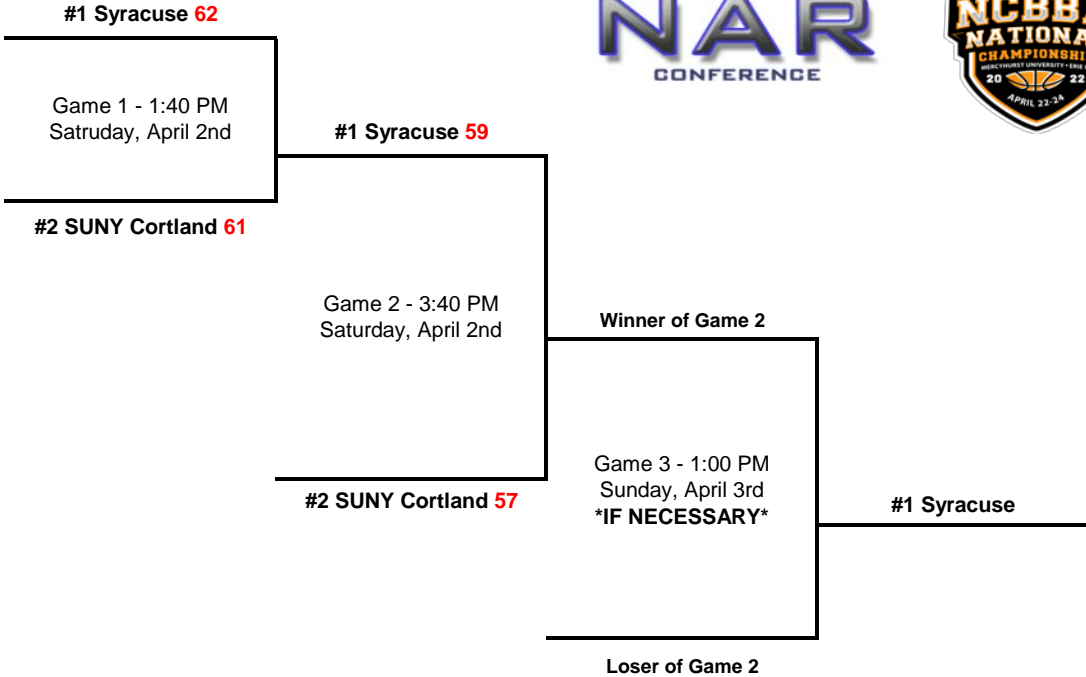

2022 Great Lakes Regional Tournament Bracket Grand Valley State Recreation Center

2022 Mid Atlantic Regional Tournament Bracket

Nittany Valley Sports Centre: State College, PA

#1 Penn State 68

Game 1 - 11:00 PM
Saturday, April 2nd

#1 Penn State 60

#2 Montclair State 52

Game 2 - 1:00 PM
Saturday, April 2nd

Winner of Game 2

#2 Montclair State 54

Game 3 - 3:00 PM
Saturday, April 2nd
IF NECESSARY

#1 Penn State

Loser of Game 2

2022 New England Regional Tournament Bracket

Margot Connell Recreation Center: Boston, MA

2022 North Atlantic Regional Tournament Bracket Syracuse University Barnes Center at The Arch

2022 South Atlantic Regional Tournament Bracket Kennesaw State Student Recreation and Activities Center

#2 Coastal Carolina