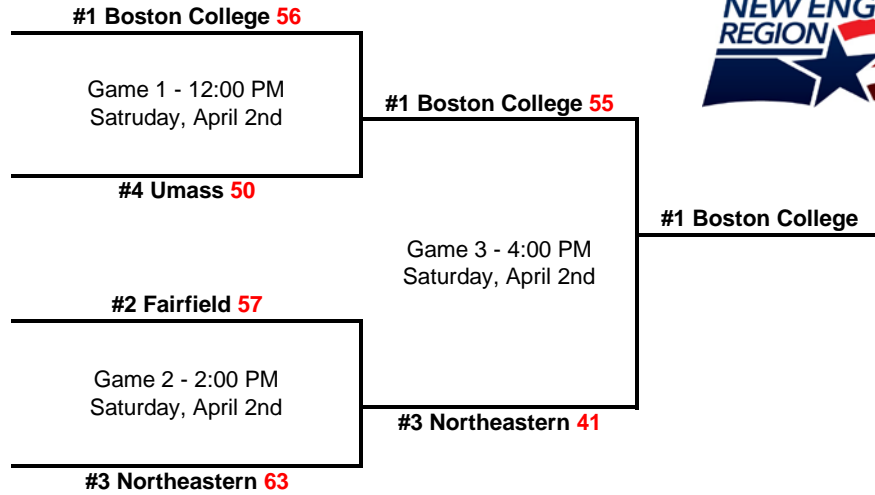

2022 Great Lakes Regional Tournament Bracket Grand Valley State Recreation Center

2022 Mid Atlantic Regional Tournament Bracket

Nittany Valley Sports Centre: State College, PA

#1 Penn State 68

Game 1 - 11:00 PM
Saturday, April 2nd

#1 Penn State 60

#2 Montclair State 52

Game 2 - 1:00 PM
Saturday, April 2nd

Winner of Game 2

#2 Montclair State 54

Game 3 - 3:00 PM
Saturday, April 2nd
IF NECESSARY

#1 Penn State

Loser of Game 2

2022 New England Regional Tournament Bracket

Margot Connell Recreation Center: Boston, MA

2022 North Atlantic Regional Tournament Bracket Syracuse University Barnes Center at The Arch

2022 South Atlantic Regional Tournament Bracket Kennesaw State Student Recreation and Activities Center

#1 Kennesaw State **42**

Game 1 - 6:30 PM
Friday, April 1st

#2 Coastal Carolina **64**

#2 Coastal Carolina **57**

Game 2 - 1:00 PM
Saturday, April 2nd

#1 Kennesaw State

#1 Kennesaw State **79**

Game 3 - 1:00 PM
Sunday, April 3rd
IF NECESSARY