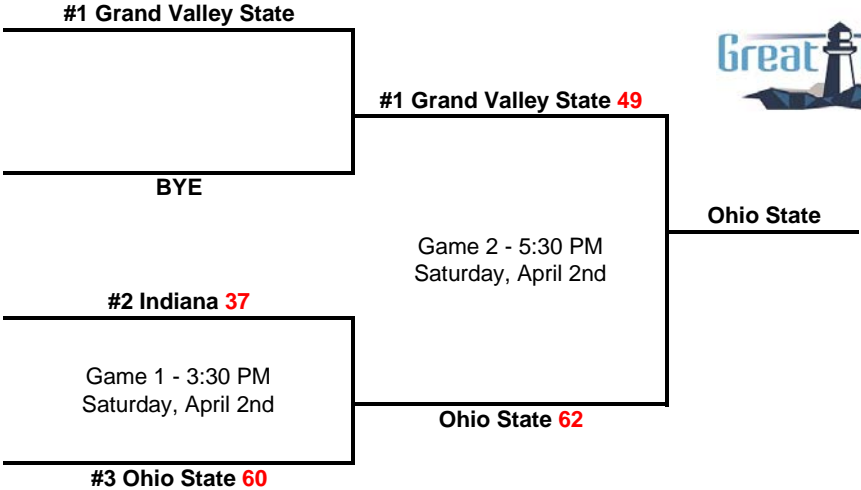

2022 Great Lakes Regional Tournament Bracket Grand Valley State Recreation Center

2022 Mid Atlantic Regional Tournament Bracket

Nittany Valley Sports Centre: State College, PA

#1 Penn State 68

Game 1 - 11:00 PM
Saturday, April 2nd

2022 New England Regional Tournament Bracket

Margot Connell Recreation Center: Boston, MA

2022 North Atlantic Regional Tournament Bracket Syracuse University Barnes Center at The Arch

2022 South Atlantic Regional Tournament Bracket Kennesaw State Student Recreation and Activities Center

#1 Kennesaw State **42**

Game 1 - 6:30 PM
Friday, April 1st

#2 Coastal Carolina **64**

#2 Coastal Carolina **57**

Game 2 - 1:00 PM
Saturday, April 2nd

#1 Kennesaw State

#1 Kennesaw State **79**

Game 3 - 1:00 PM
Sunday, April 3rd
IF NECESSARY

#2 Coastal Carolina