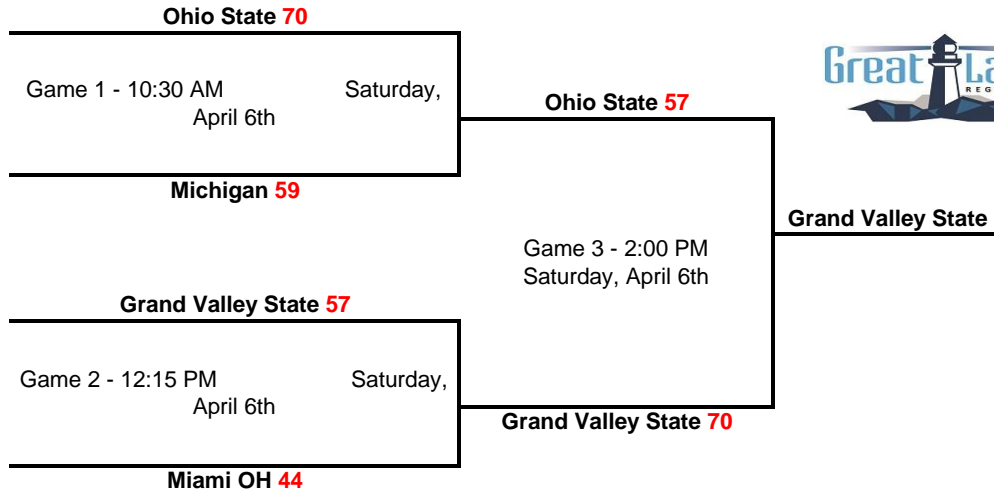

2024 New England Regional Tournament Bracket

Margot Connell Recreation Center - Boston College

Court 3
Court 4

2024 Great Lakes Regional Tournament Bracket

Ohio State Recreation Center

2024 Mid Atlantic Regional Tournament Bracket

Penn State Recreation Center

2024 Pacific Regional Tournament Bracket

University of Nevada Recreation Center

**PACIFIC
REGION**

2024 North Atlantic Regional Tournament Bracket

Frank G. Pogue Student Center - PennWest Edinboro

2024 Mid America Regional Tournament Bracket SIUe Student Fitness Center

#1 SIUe 59

Game 1 - 12:00pm
Saturday, April 6th

Iowa 46

#2 Iowa 71

Game 2 - 2:30pm
Saturday, April 6th

SIUe

SIUe 68

Game 3 - 1:30am
Sunday, April 7th
IF NECESSARY

Iowa