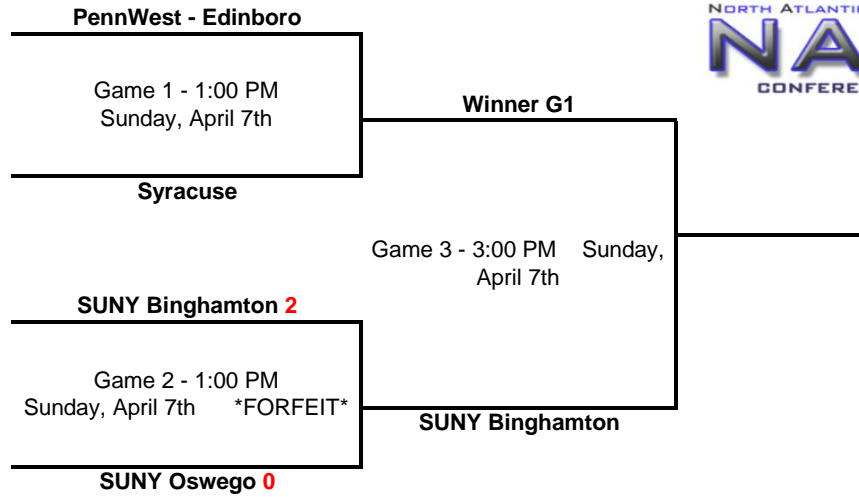

2024 New England Regional Tournament Bracket

Margot Connell Recreation Center - Boston College

Court 3
Court 4

2024 Great Lakes Regional Tournament Bracket

Ohio State Recreation Center

2024 Mid Atlantic Regional Tournament Bracket

Penn State Recreation Center

2024 Pacific Regional Tournament Bracket

University of Nevada Recreation Center

**PACIFIC
REGION**

2024 North Atlantic Regional Tournament Bracket

Frank G. Pogue Student Center - PennWest Edinboro

2024 Mid America Regional Tournament Bracket SIUe Student Fitness Center

#1 SIUe 59

Game 1 - 12:00pm
Saturday, April 6th

Iowa 46

#2 Iowa 71

Game 2 - 2:30pm
Saturday, April 6th

SIUe

SIUe 68