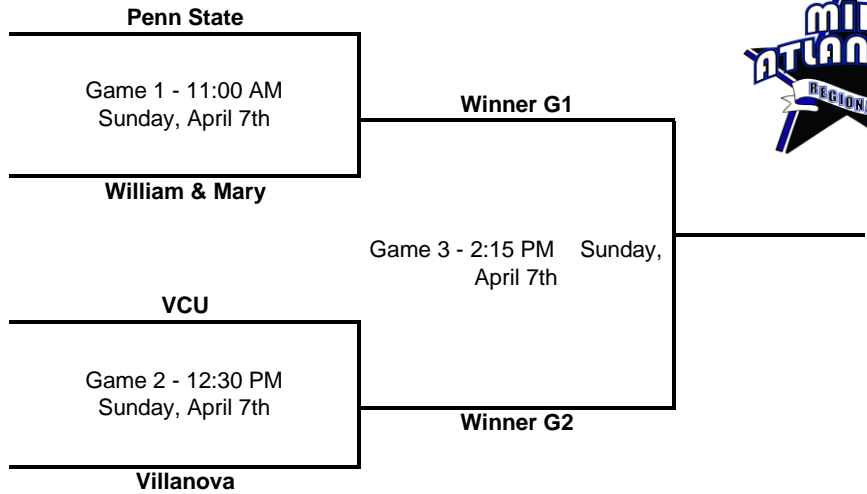

2024 New England Regional Tournament Bracket

Margot Connell Recreation Center - Boston College

Court 3
Court 4

2024 Great Lakes Regional Tournament Bracket

Ohio State Recreation Center

2024 Mid Atlantic Regional Tournament Bracket

Penn State Recreation Center

2024 Pacific Regional Tournament Bracket

University of Nevada Recreation Center

**PACIFIC
REGION**

2024 North Atlantic Regional Tournament Bracket

Frank G. Pogue Student Center - PennWest Edinboro

2024 Mid America Regional Tournament Bracket SIUe Student Fitness Center

#1 SIUe 59

Game 1 - 12:00pm
Saturday, April 6th

Iowa 46

#2 Iowa 71

Game 2 - 2:30pm
Saturday, April 6th

SIUe

SIUe 68

Game 3 - 1:30am
Sunday, April 7th
IF NECESSARY

Iowa