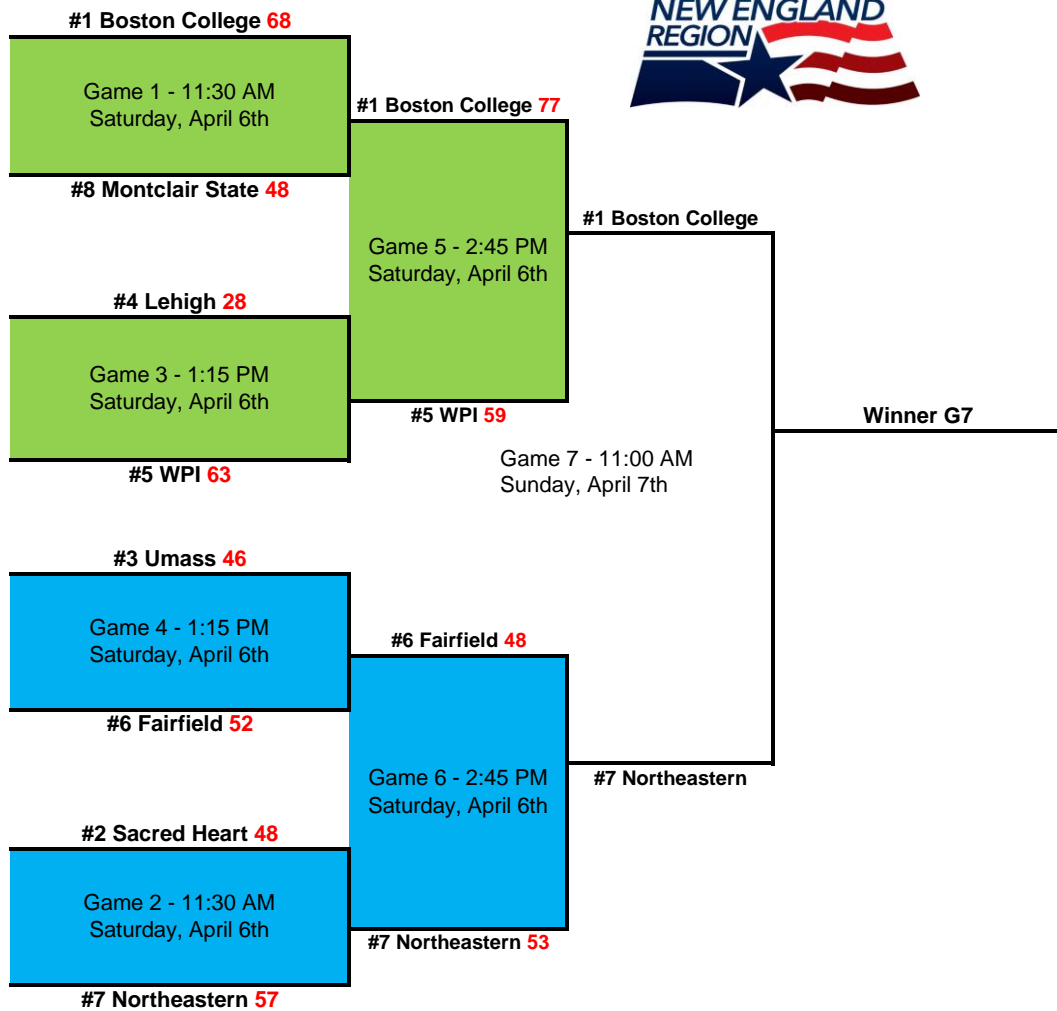

2024 New England Regional Tournament Bracket

Margot Connell Recreation Center - Boston College

Court 3
Court 4

2024 Great Lakes Regional Tournament Bracket

Ohio State Recreation Center

2024 Mid Atlantic Regional Tournament Bracket

Penn State Recreation Center

2024 Pacific Regional Tournament Bracket

University of Nevada Recreation Center

**PACIFIC
REGION**

2024 North Atlantic Regional Tournament Bracket

Frank G. Pogue Student Center - PennWest Edinboro

2024 Mid America Regional Tournament Bracket SIUe Student Fitness Center

#1 SIUe 59

Game 1 - 12:00pm
Saturday, April 6th

Iowa 46

#2 Iowa 71

Game 2 - 2:30pm
Saturday, April 6th

SIUe

SIUe 68

Game 3 - 1:30am
Sunday, April 7th
IF NECESSARY

Iowa