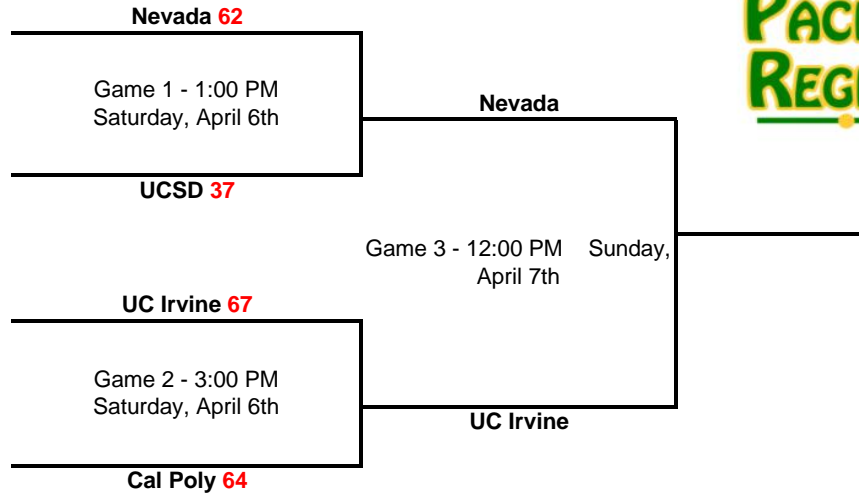

2024 New England Regional Tournament Bracket

Margot Connell Recreation Center - Boston College

Court 3
Court 4

2024 Great Lakes Regional Tournament Bracket

Ohio State Recreation Center

2024 Mid Atlantic Regional Tournament Bracket

Penn State Recreation Center

2024 Pacific Regional Tournament Bracket

University of Nevada Recreation Center

**PACIFIC
REGION**

2024 North Atlantic Regional Tournament Bracket

Frank G. Pogue Student Center - PennWest Edinboro

2024 Mid America Regional Tournament Bracket SIUe Student Fitness Center

#1 SIUe 59

Game 1 - 12:00pm
Saturday, April 6th

Iowa 46

#2 Iowa 71

Game 2 - 2:30pm
Saturday, April 6th

SIUe

SIUe 68

Game 3 - 1:30am
Sunday, April 7th
IF NECESSARY

Iowa