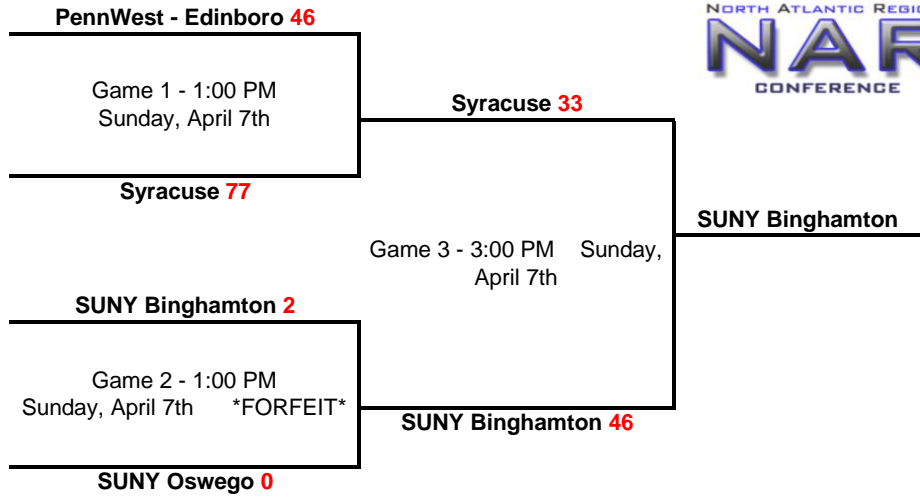

2024 North Atlantic Regional Tournament Bracket Frank G. Pogue Student Center - PennWest Edinboro