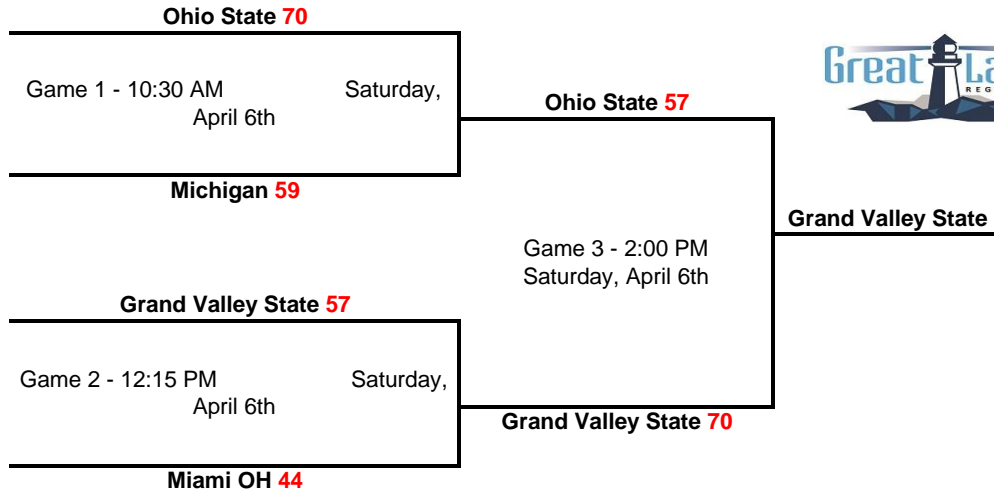

# 2024 New England Regional Tournament Bracket

## Margot Connell Recreation Center - Boston College

Court 3  
Court 4

# 2024 Great Lakes Regional Tournament Bracket

# 2024 Mid Atlantic Regional Tournament Bracket