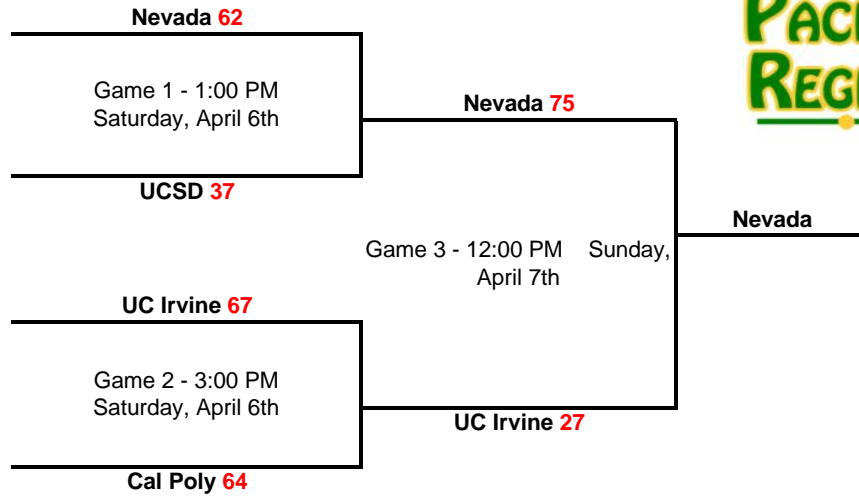

2024 Pacific Regional Tournament Bracket

University of Nevada Recreation Center

**PACIFIC
REGION**