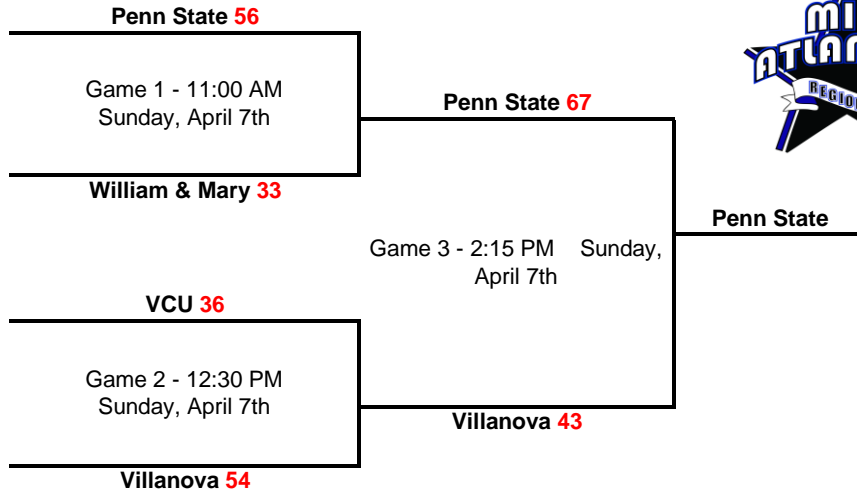

2024 Mid Atlantic Regional Tournament Bracket

Penn State Recreation Center