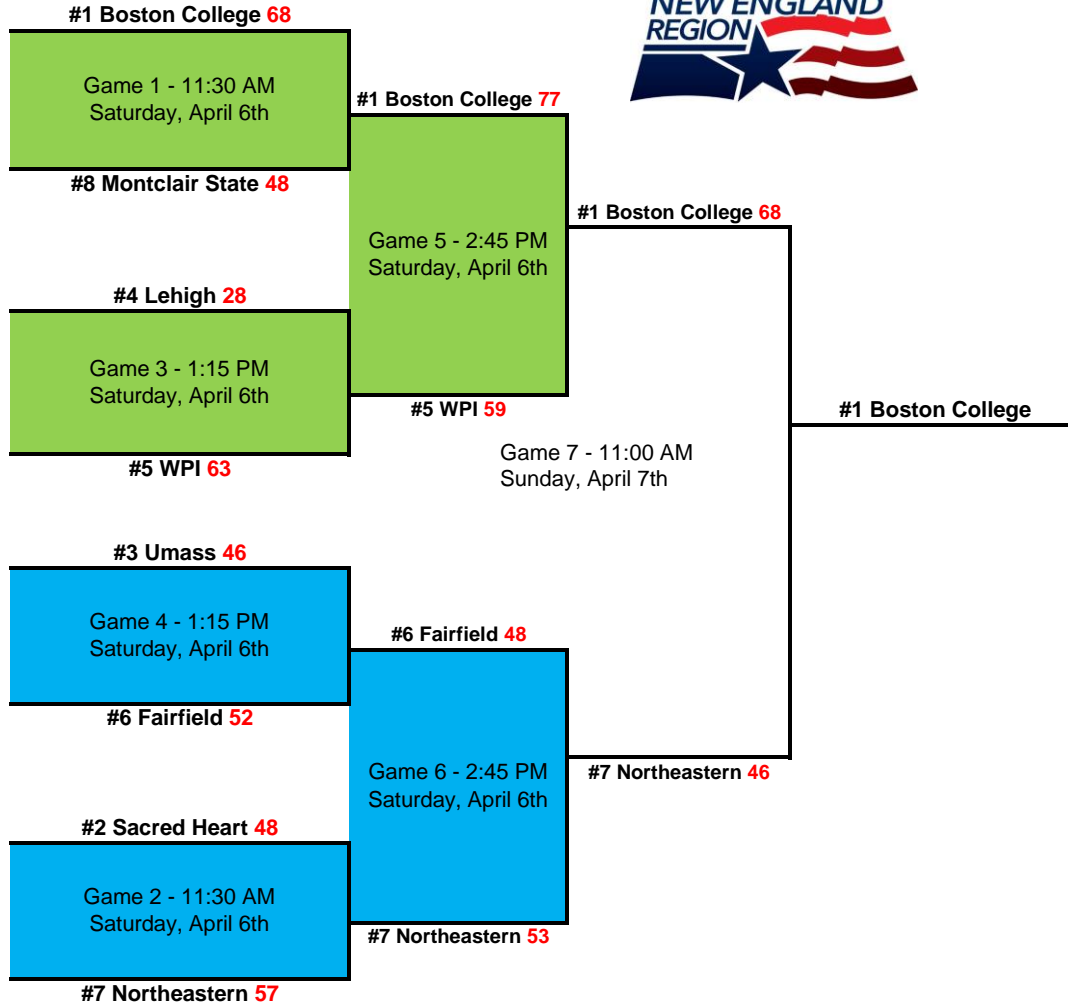

# 2024 New England Regional Tournament Bracket

## Margot Connell Recreation Center - Boston College

Court 3  
Court 4

# 2024 Great Lakes Regional Tournament Bracket

# 2024 Mid Atlantic Regional Tournament Bracket