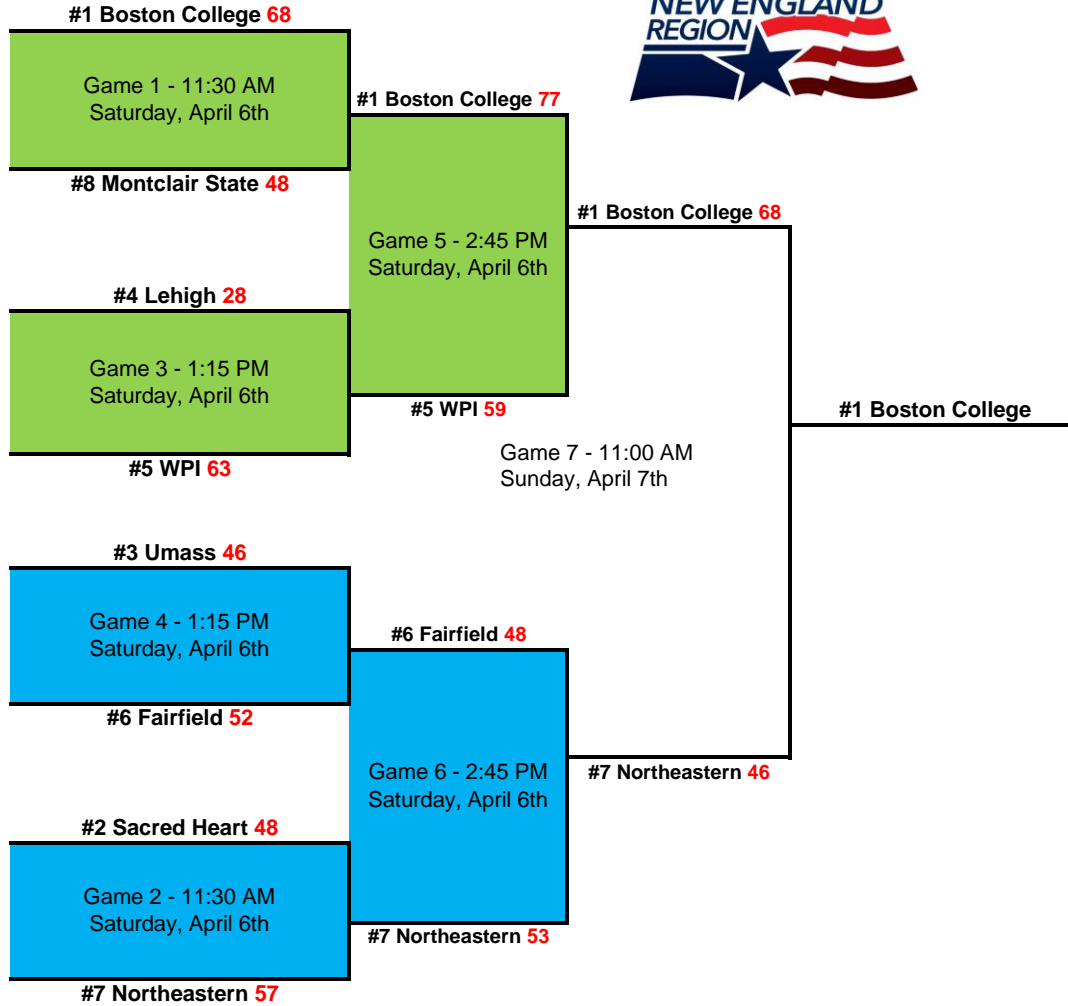

2024 New England Regional Tournament Bracket

Margot Connell Recreation Center - Boston College

Court 3
Court 4