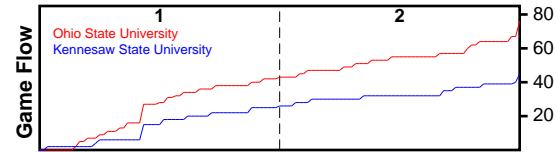

Kennesaw State University

4/22/22 Ohio State University at Kennesaw State University

	1	2	T
Ohio State	43	33	76
Kennesaw State	26	19	45