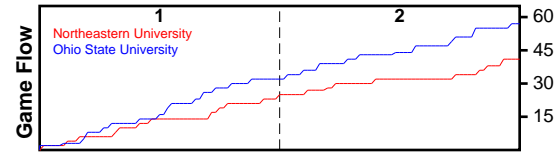

Ohio State University

4/23/22 Northeastern University at Ohio State University

	1	2	T
Northeastern	25	16	41
Ohio State	32	25	57