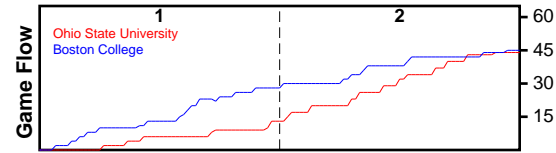

Boston College

4/24/22 Ohio State University at Boston College

	1	2	T
Ohio State	13	31	44
Boston College	28	17	45