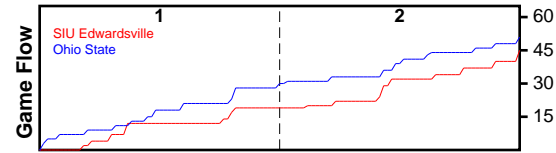

Ohio State

4/22/23 SIU Edwardsville at Ohio State

	1	2	T
SIU Edwardsville	19	26	45
Ohio State	28	23	51