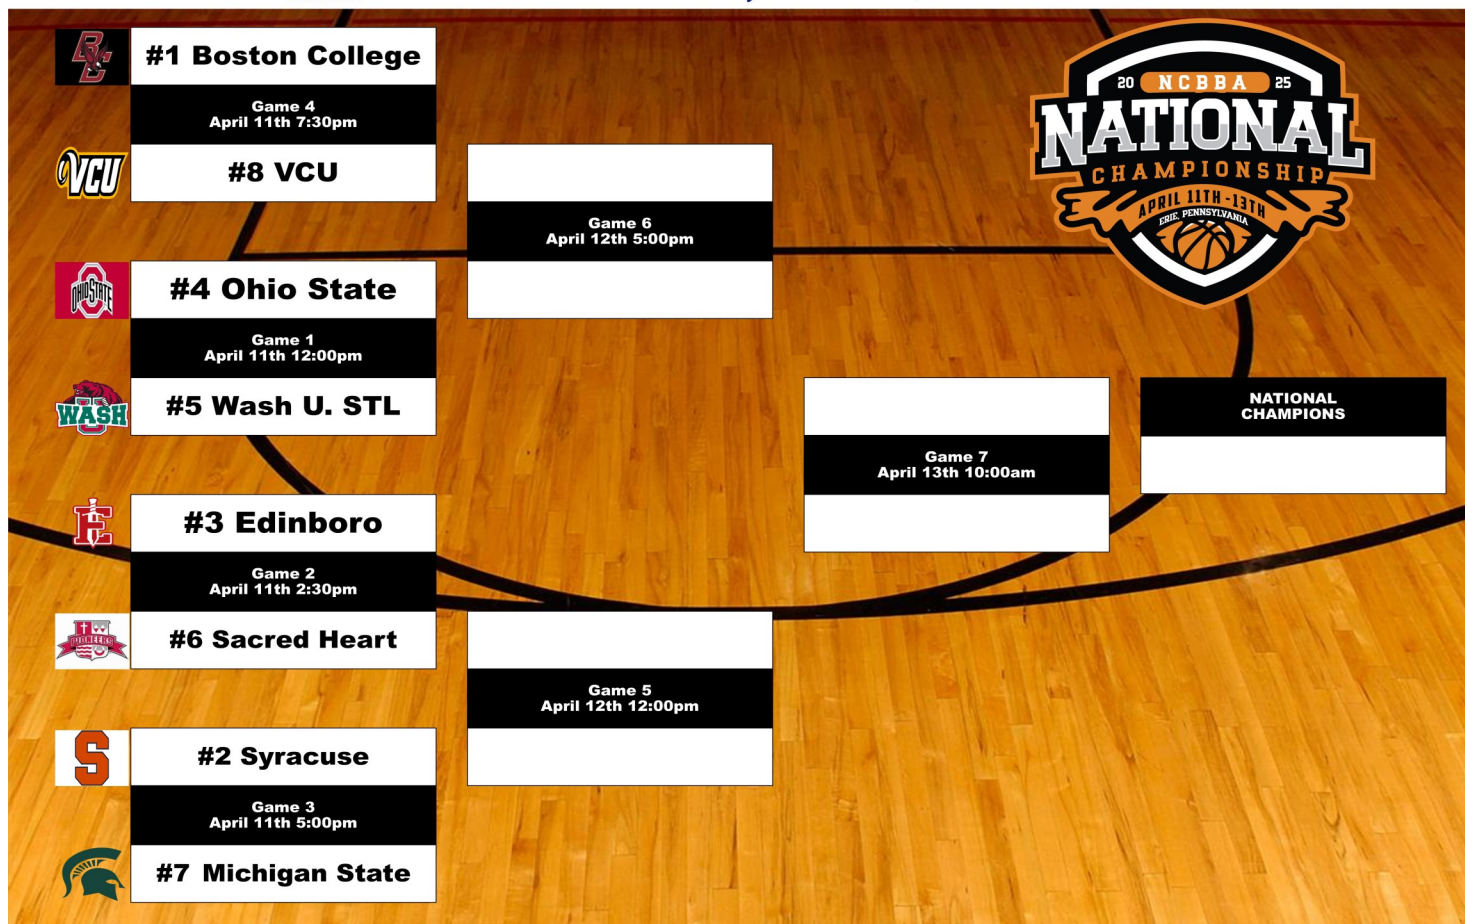

Week	Dates	Team	Player of the Week	Stats
Week 1	11/1/2024 - 11/3/2024	Boston University	Grace Mallozzi	2g - 24pts, two wins
NO NOMINATIONS PROVIDED				
Week 2	11/4/2024 - 11/10/2024	Montclair Penn	Julia Dorn Micah Johnson	2g - 33pts, 5-8 3PM, 2rebs, 1st, 1-1 2g - 13pts, 3-5 3PM, 2rebs, 3asts, 3blks, 2stls, 2-0
Week 3	11/11/2024 - 11/17/2024	Miami OH VCU	Ava Sabin Nya Brown	2g - 20pts, 3-4 3PM, 5rebs, 3asts, 1blk, 2stls, 2-0 2g - 26pts, 2-0
Week 4	11/18/2024 - 11/24/2024	NO NOMINATIONS PROVIDED		
Week 5	11/25/2024 - 12/1/2024	NO GAMES PLAYED		
Week 6	12/2/2024 - 12/8/2024	Iowa State UC Berkeley	Megan Corkery Annie Ye	2g - 25pts, 2-4 3PM, 12rebs, 3asts, 2stls, 1-1 2g - 17pts, 4 3PM, 3rebs, 1-1
Week 7	12/9/2024 - 12/15/2024	NO GAMES PLAYED		
Week 8	12/16/2024 - 12/22/2024	NO GAMES PLAYED		
Week 9	12/23/2024 - 12/29/2024	NO GAMES PLAYED		
Week 10	12/30/2024 - 1/5/2025	NO GAMES PLAYED		
Week 11	1/6/2025 - 1/12/2025	NO GAMES PLAYED		
Week 12	1/13/2025 - 1/19/2025	Boston College Wayne State	Blaise Castro Rachel Williams	2g - 42pts, 20rebs, 2-0 2g - 33pts, 2-5 3PM, 17rebs, 2asts, 3blks, 4stls, 1-1
Week 13	1/20/2025 - 1/26/2025	Adelphi Sacred Heart	Sheila Omara Elizabeth Portelli	2g - 20pts, 3-4 3PM, 5rebs, 2asts, 1blk, 3 stls, 2-0 2g - 25pts, 7-11 3PM, 9rebs, 3asts, 5stls, 2-0
Week 14	1/27/2025 - 2/2/2025	Sacred Heart William & Mary	Carolyn Frankle Carmen Skinner	2g - 23pts, 2 3PM, 10rebs, 9asts, 1blk, 5stls, 2-0 2g - 16pts, 14rebs, 2-0
Week 15	2/3/2025 - 2/9/2025	Penn	Ashlie Johnson	2g - 50pts, 16rebs, 5asts, 4stls, 2-0
NO NOMINATIONS PROVIDED				
Week 16	2/10/2025 - 2/16/2025	Bucknell Towson	Kate Douglass Mariyah Reid	2g - 18pts, 5 3PM, 2-0 2g - 31pts, 5 3PM, 16rebs, 1-1
Week 17	2/17/2025 - 2/23/2025	Montclair Sacred Heart	Julia Dorn Taylor Gibbs	2g - 26pts, 3-8 3PM, 5rebs, 4asts, 8blks, 9stls, 2-0 2g - 25pts, 13rebs, 4asts, 3blks, 1stl, 1-1
Week 18	2/24/2025 - 3/2/2025	Penn Towson	Micah Johnson Mariyah Reid	2g - 24pts, 7 3PM, 10rebs, 4asts, 4blks, 1stl, 2-0 2g - 40pts, 7 3PM, 11rebs, 2stls, 1-1
Week 19	3/3/2025 - 3/9/2025	NO NOMINATIONS PROVIDED		
Week 20	3/10/2025 - 3/16/2025	NO NOMINATIONS PROVIDED		
Week 21	3/17/2025 - 3/23/2025	NO NOMINATIONS PROVIDED