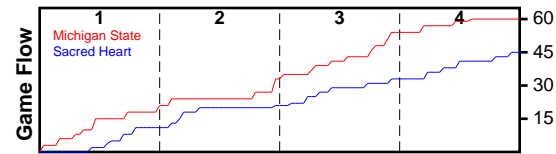

Sacred Heart

4/12/25 Michigan State at Sacred Heart

	1	2	3	4	T
Michigan State	18	15	21	6	60
Sacred Heart	11	10	12	12	45