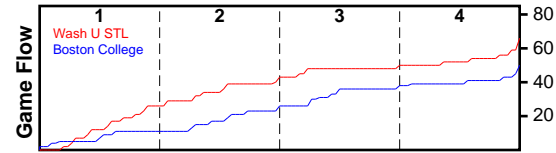

Boston College

4/12/25 Wash U STL at Boston College

	1	2	3	4	T
Wash U STL	26	14	8	18	66
Boston College	11	12	13	14	50