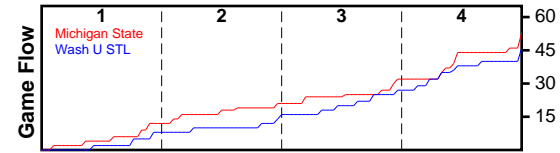

Wash U STL

4/13/25 Michigan State at Wash U STL

	1	2	3	4	T
Michigan State	12	9	11	21	53
Wash U STL	8	8	11	19	46