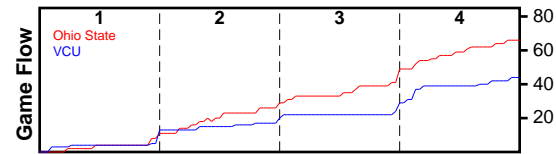

VCU

4/10/26 Ohio State at VCU

	1	2	3	4	T
Ohio State	8	21	15	22	66
VCU	13	7	6	18	44