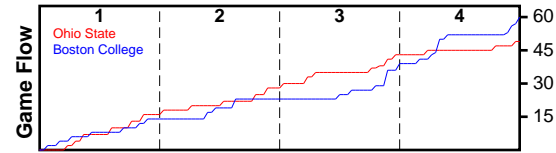

Boston College

4/12/26 Ohio State at Boston College

	1	2	3	4	T
Ohio State	16	12	15	6	49
Boston College	14	9	16	21	60